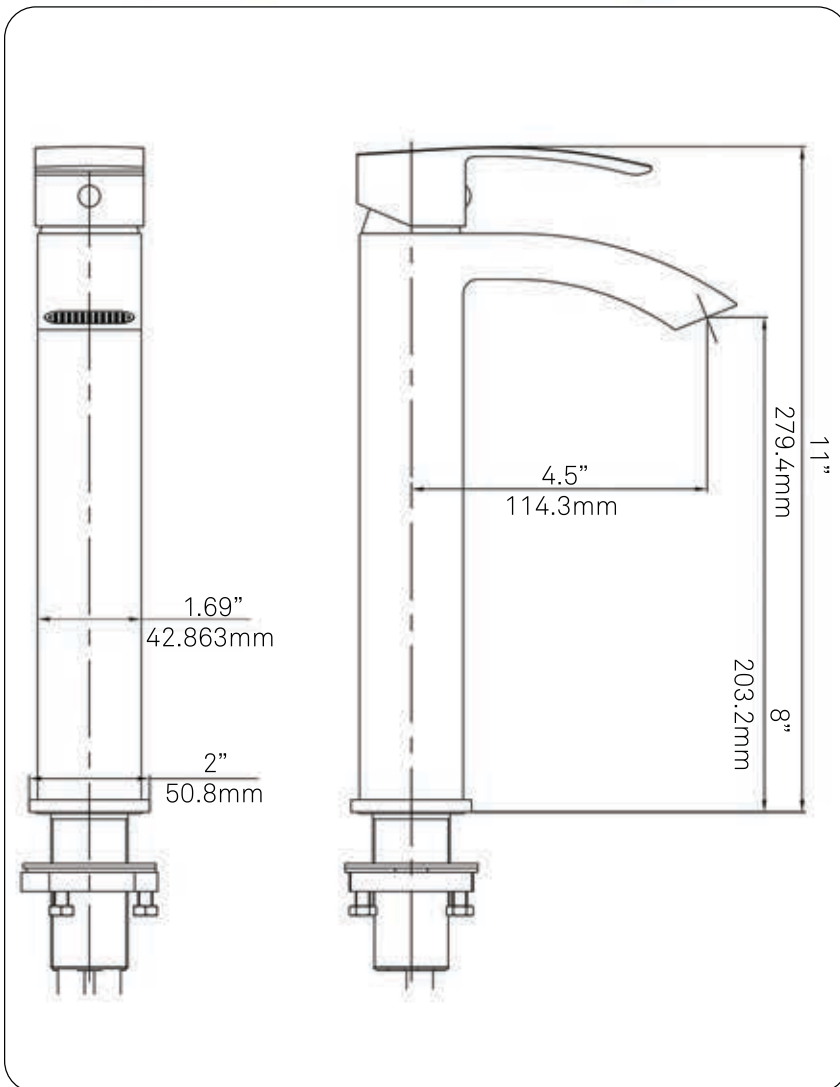

GF-123BN STEGER Vessel Faucet, Chrome

Requested By: _____

Specific Features: _____

STANDARD SPECIFICATIONS:

- Single handle control
- Solid brass construction
- High pressure ceramic cartridge
- Single hole deck mount installation
- Spout reach: 4.5-inches
- Spout height: 8-inches
- Overall height with handle up: 11-inches
- 1.5-inch mounting hole diameter
- cUPC and AB1953 low lead compliant
- NSF 61 and NSF 372 certified

WARRANTY:

Limited lifetime warranty

- See www.Novatto.com for details

COORDINATING ACCESSORIES:

- PUD-CH pop-up drain
- MR-001CH mounting ring
- Glacier Ice Restoration and Sealer kit

NOTES

Novatto reserves the right (1) to make changes in specifications and materials, and (2) to change or discontinue models, both without notice or obligation. Dimensions are for reference only, see www.Novatto.com for finish options and product availability.